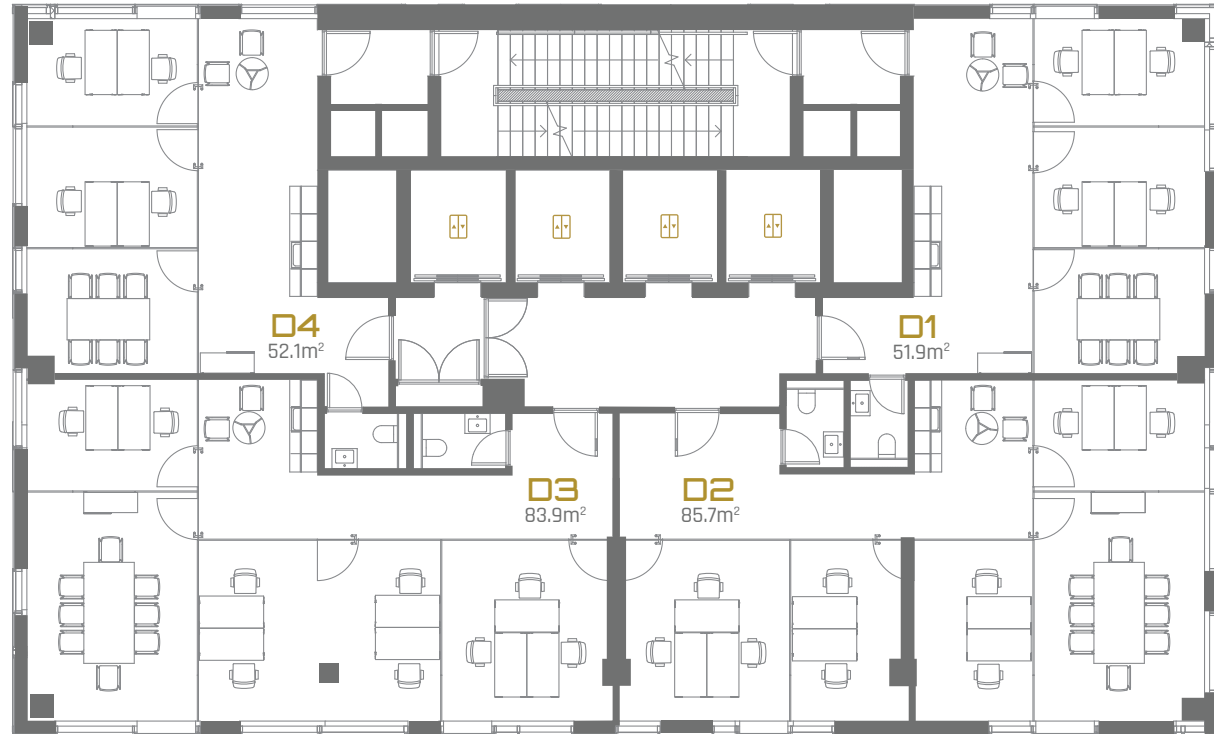

TOWER, PLAN D

ADDITIONAL INFORMATION

MARKO UUEDA
 +372 510 0996
 marko.uueda@capitalmill.eu

▼ Floor: Selectable ▼ Offices: 4

Office space and general areas are equipped with temperature setup and room-based cooling and capability ventilation. The rooms are finished and technically solved according to the description of the basic solution.