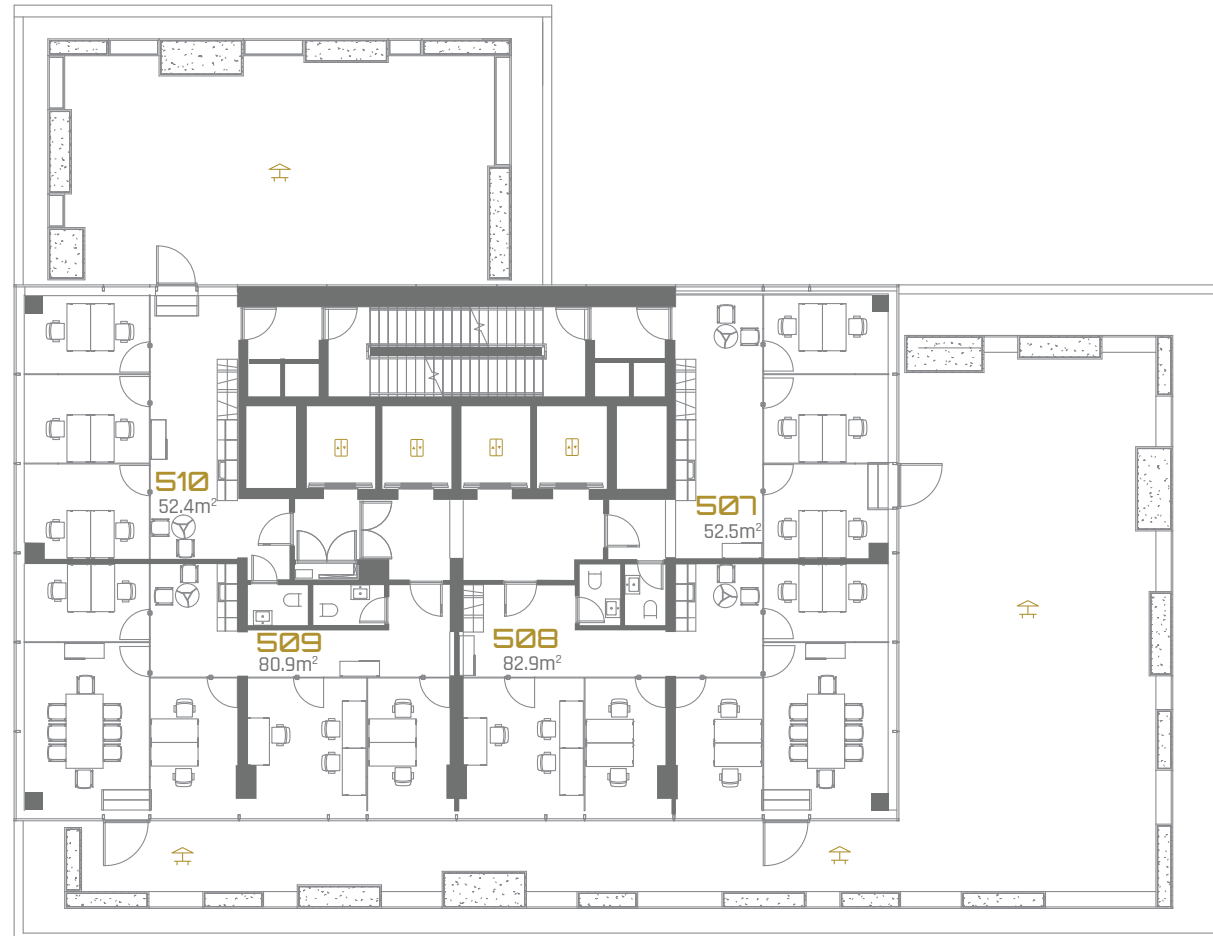

SKYON

5. FLOOR

ADDITIONAL INFORMATION

MARKO UUEDA  
+372 510 0996  
marko.uueda@capitalmill.eu

▼ Offices: 4    ▼ Terrace

Office space and general areas are equipped with temperature setup and room-based cooling and capability ventilation. The rooms are finished and technically solved according to the description of the basic solution.